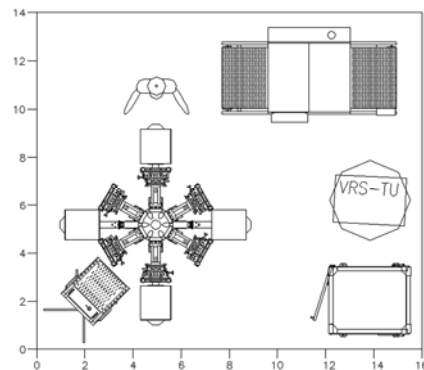

For Details on Supply Kits, please see Catalog or Full Premium shop booklet.

Price USD

\$ 272.52*

\$ 764.46*

\$ 1,266.63*

\$ 419.92*

*Base Price for all equipment shown. Options, shipping, and crating not included