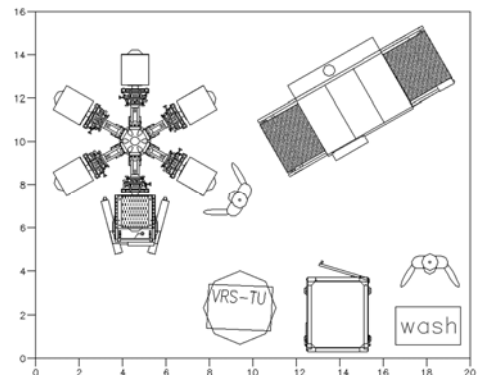

For Details on Supply Kits, please see Catalog or Full Premium shop booklet.

Price USD

\$ 272.52*

\$ 764.46*

\$ 1,266.63*

\$ 419.92*

*Base Price for all equipment shown. Options, shipping, and crating not included