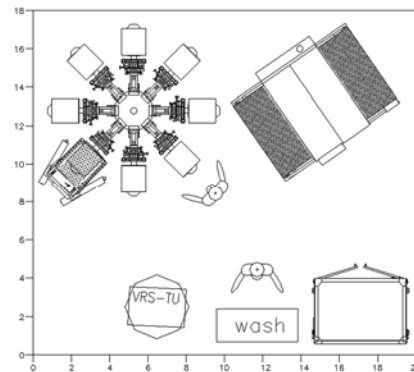

For Details on Supply Kits, please see Catalog or Full Premium shop booklet.

Price USD

\$ 272.52*

\$ 764.46*

\$ 1,266.63*

\$ 419.92*

*Base Price for all equipment shown. Options, shipping, and crating not included