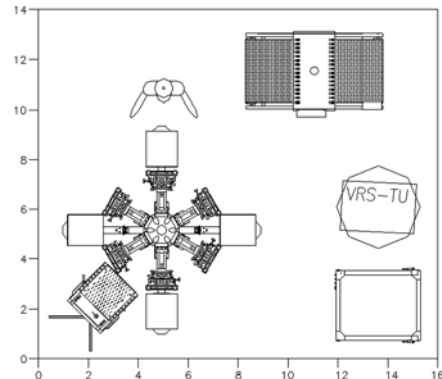

*Base Price for all equipment shown. Options, shipping, and crating not included

**Based on a 5 year lease with $1 lease buy out.

Vastex International Inc.

610.434.6004 | Toll Free 800.482.7839 | Fax 610.434.6607 | www.vastex.com

VASTEX
SCREEN PRINTING EQUIPMENT