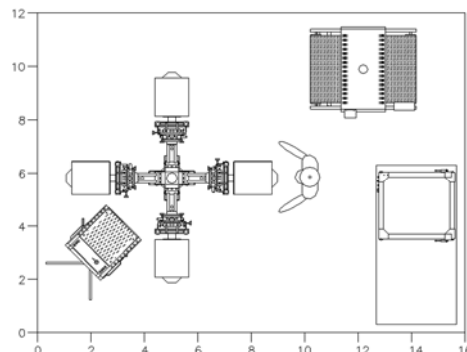

*Base Price for all equipment shown. Options, shipping, and crating not included
**Based on a 5 year lease with $1 lease buy out.